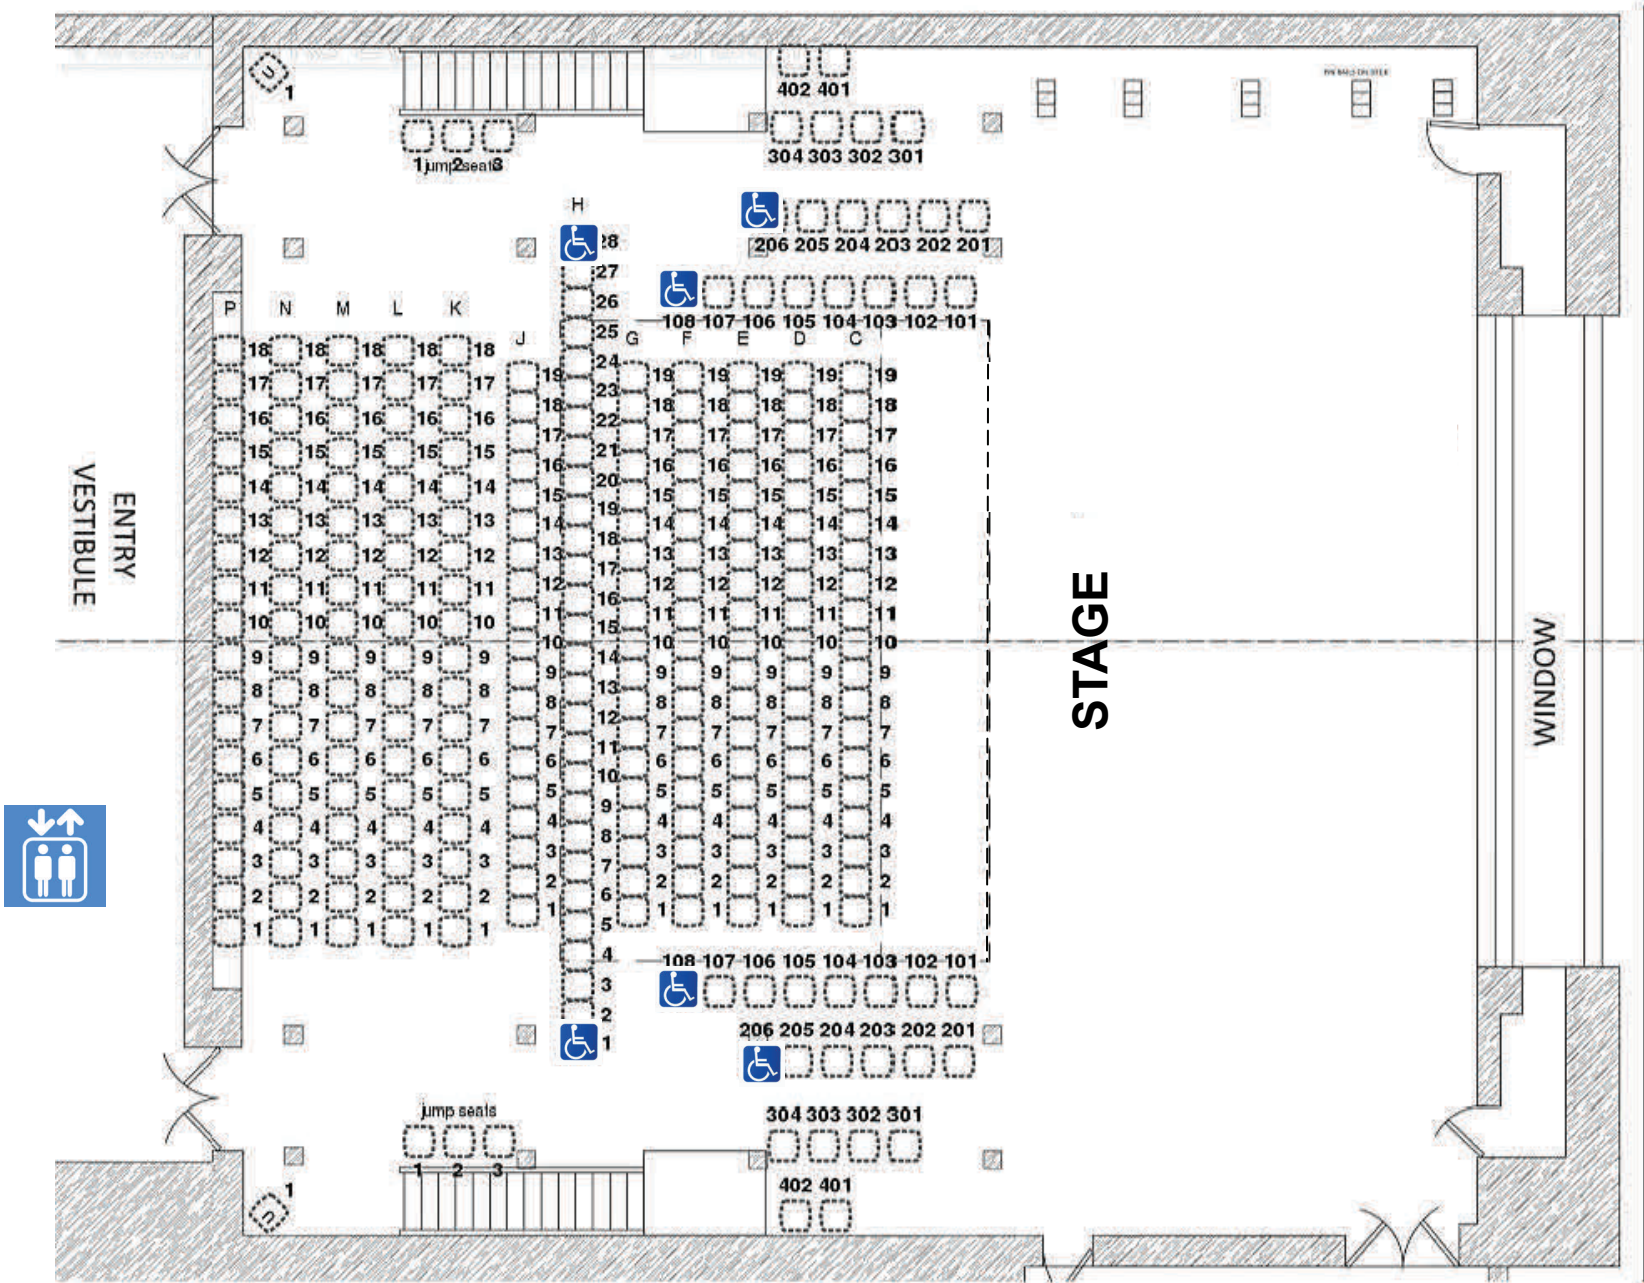

Possible Locations for Wheelchairs

This is the standard seating layout for the Lee Theater. However, the seating can change for each production. Please check on the availability of accessible seating locations by calling our Ticket Office at 314-516-4949.